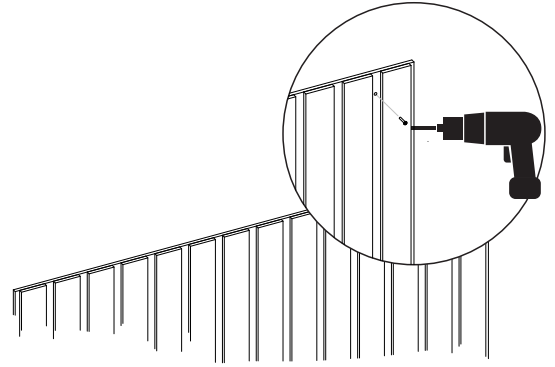

INSTALLATION INSTRUCTIONS

BALSA RAW

RECOMMENDED TOOLS

Level - Laser - Drill - Tape Measure

INSTALLATION INSTRUCTIONS

BALSA RAW

- 1 Mark with a pencil the position on the wall.
- 2 Use a drill to make a 1/4" (6mm) hole in the wall. Place wall-anchor (use the appropriate for wall type) in the hole.
- 3 Mount the module to the wall using screws (not supplied)